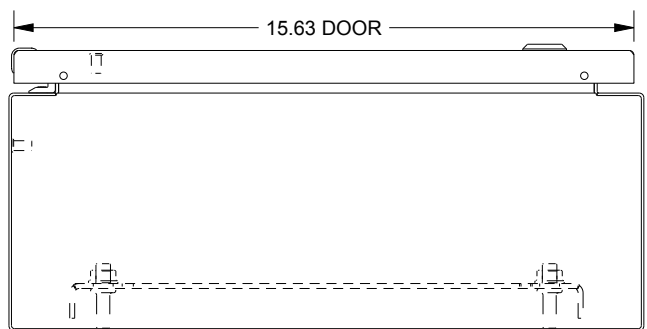

SAGINAW CONTROL & ENGINEERING

SCE-24EL1606LP = SCE-09 GRAY
 SCE-24EL1606LPLG = RAL 7035

TOP VIEW

LEFT SIDE VIEW

FRONT VIEW

RIGHT SIDE VIEW

EXTERNAL REAR VIEW

BOTTOM VIEW