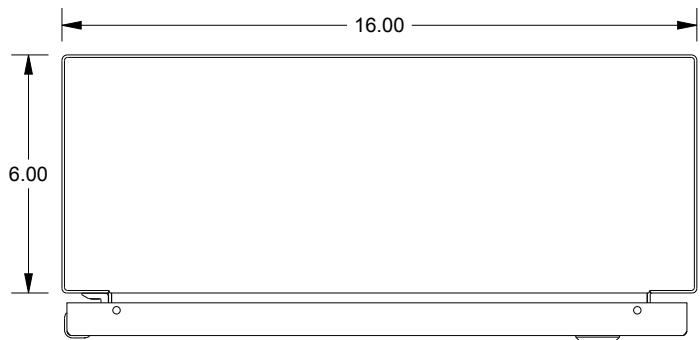

SAGINAW CONTROL & ENGINEERING

SCE-24EL1606LP = SCE-09 GRAY
 SCE-24EL1606LPLG = RAL 7035

TOP VIEW

LEFT SIDE VIEW

FRONT VIEW

RIGHT SIDE VIEW

EXTERNAL REAR VIEW

BOTTOM VIEW