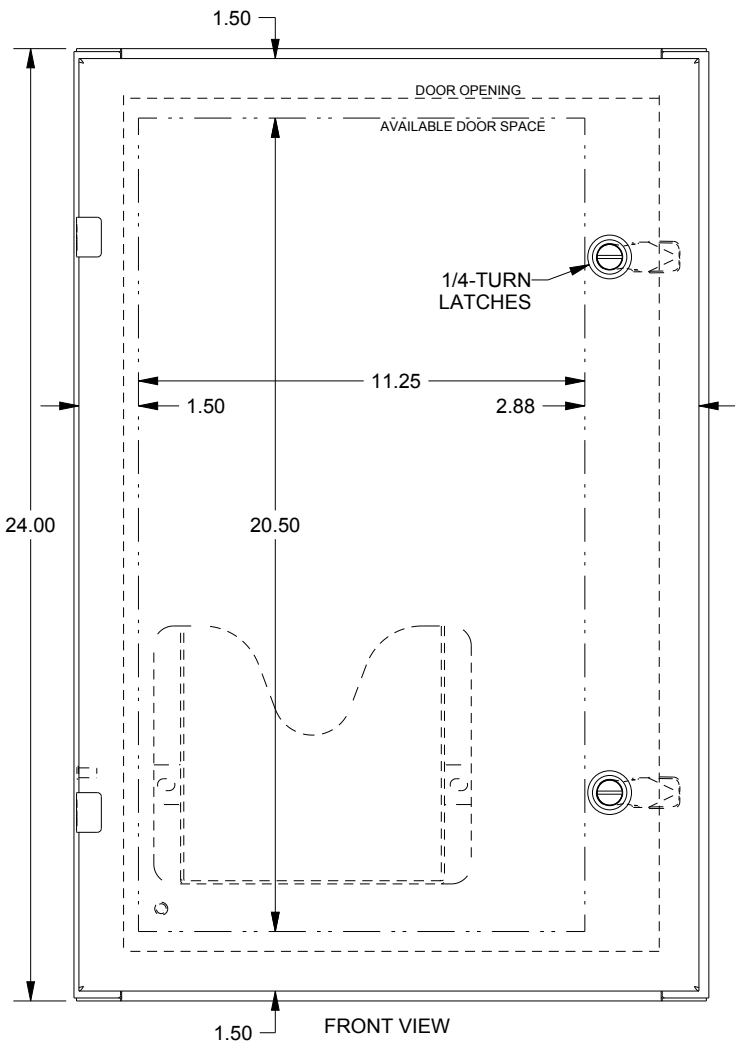

SAGINAW CONTROL & ENGINEERING

SCE-24EL1606LP = SCE-09 GRAY
 SCE-24EL1606LPLG = RAL 7035

TOP VIEW

LEFT SIDE VIEW

FRONT VIEW

RIGHT SIDE VIEW

EXTERNAL REAR VIEW

BOTTOM VIEW