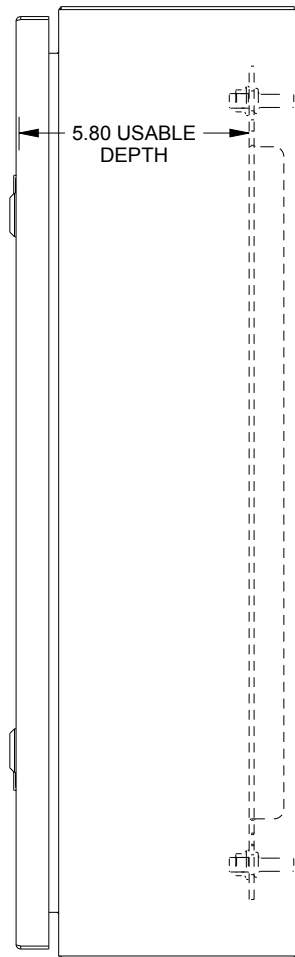

SAGINAW CONTROL & ENGINEERING

SCE-24EL1606LP = SCE-09 GRAY
 SCE-24EL1606LPLG = RAL 7035

TOP VIEW

LEFT SIDE VIEW

FRONT VIEW

RIGHT SIDE VIEW

EXTERNAL REAR VIEW

BOTTOM VIEW