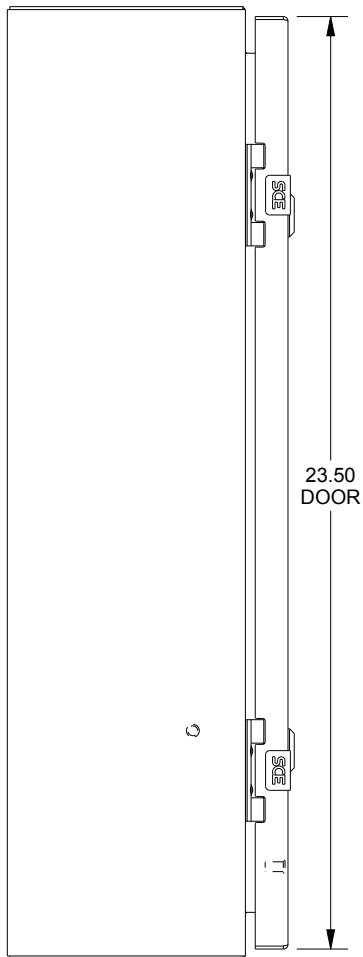

SAGINAW CONTROL & ENGINEERING

SCE-24EL1606LP = SCE-09 GRAY
 SCE-24EL1606LPLG = RAL 7035

TOP VIEW

LEFT SIDE VIEW

FRONT VIEW

RIGHT SIDE VIEW

EXTERNAL REAR VIEW

BOTTOM VIEW