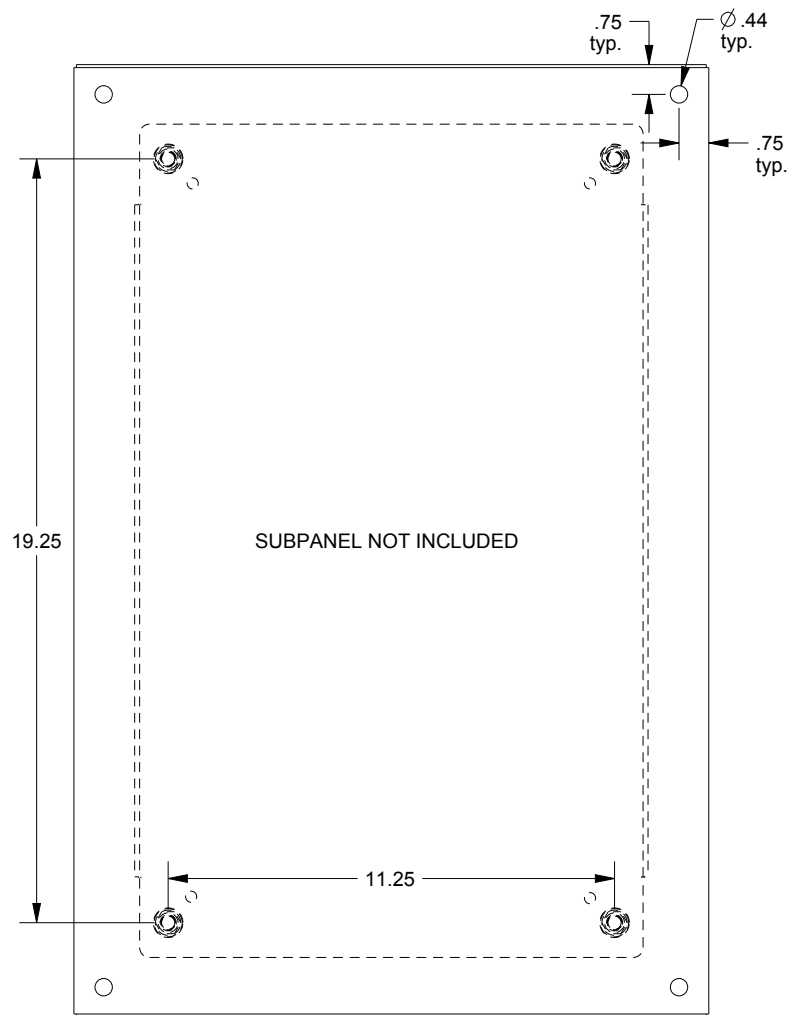

SAGINAW CONTROL & ENGINEERING

SCE-24EL1606LP = SCE-09 GRAY
 SCE-24EL1606LPLG = RAL 7035

TOP VIEW

LEFT SIDE VIEW

FRONT VIEW

RIGHT SIDE VIEW

EXTERNAL REAR VIEW

BOTTOM VIEW